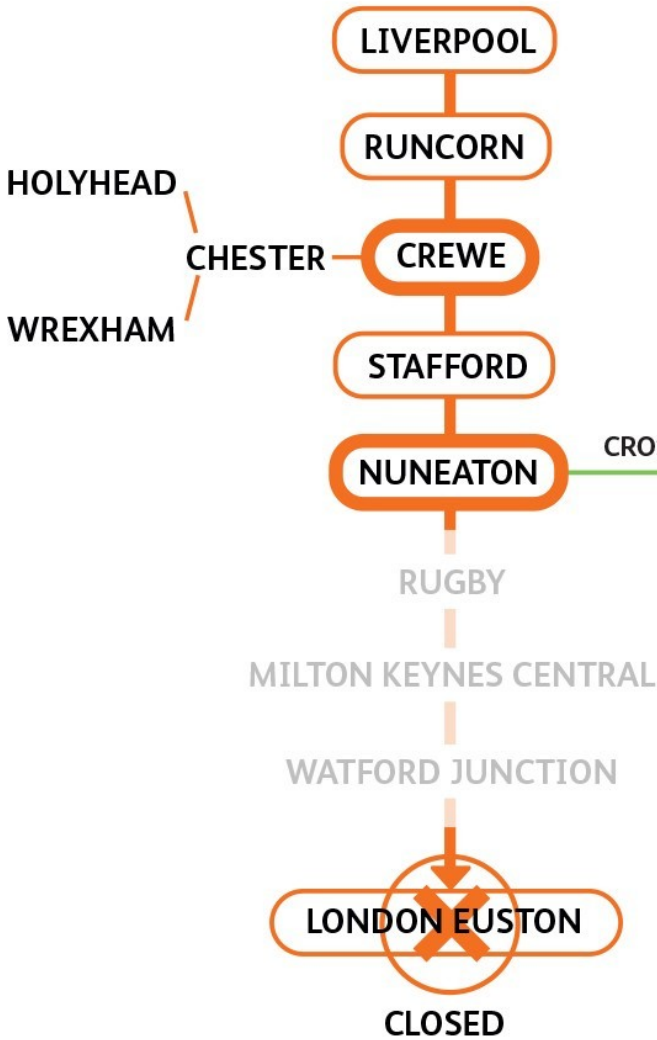

VIRGIN WEST COAST MAINLINE

EAST MIDLANDS TRAINS

- Usual route
- How to get to London

Suggested route to London – please visit nationalrail.co.uk/eustonworks for more detail