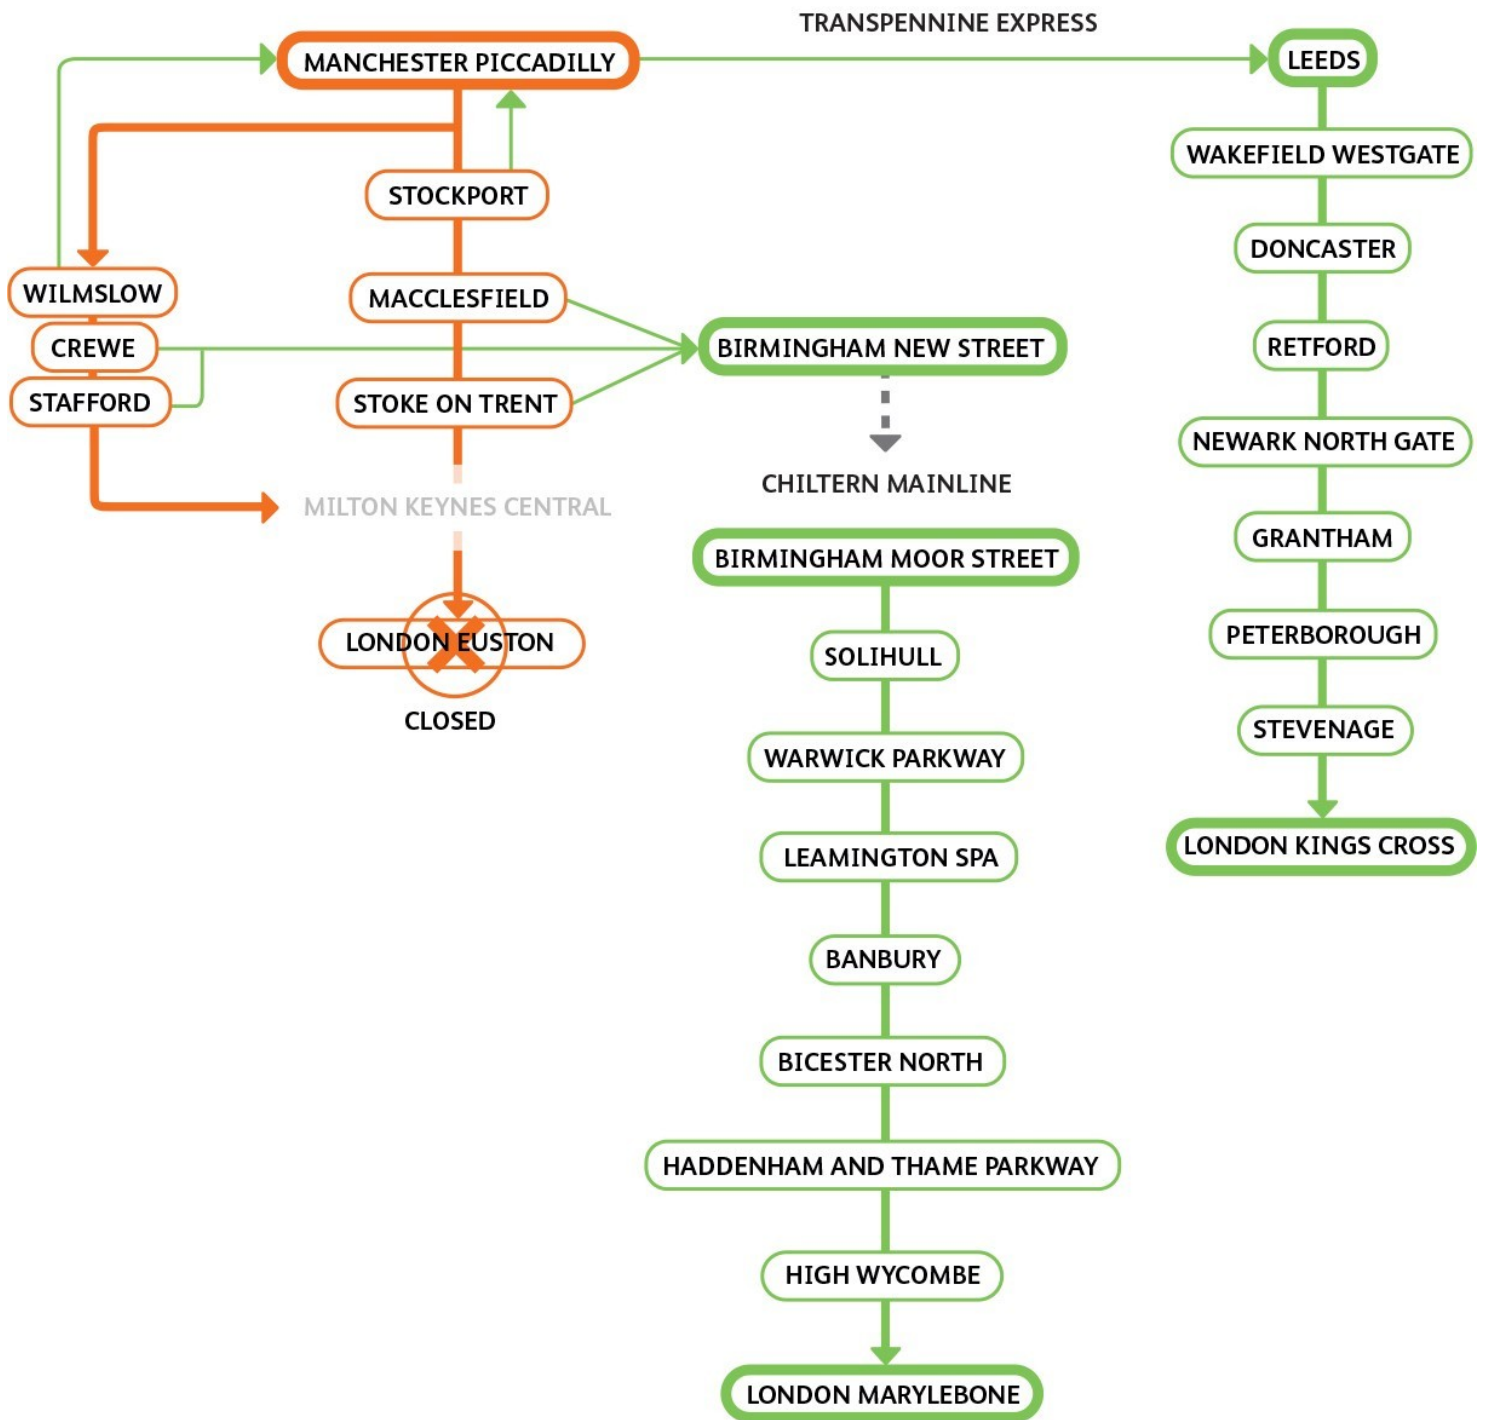

VIRGIN WEST COAST MAINLINE

Suggested route to London – please visit nationalrail.co.uk/eustonworks for more detail