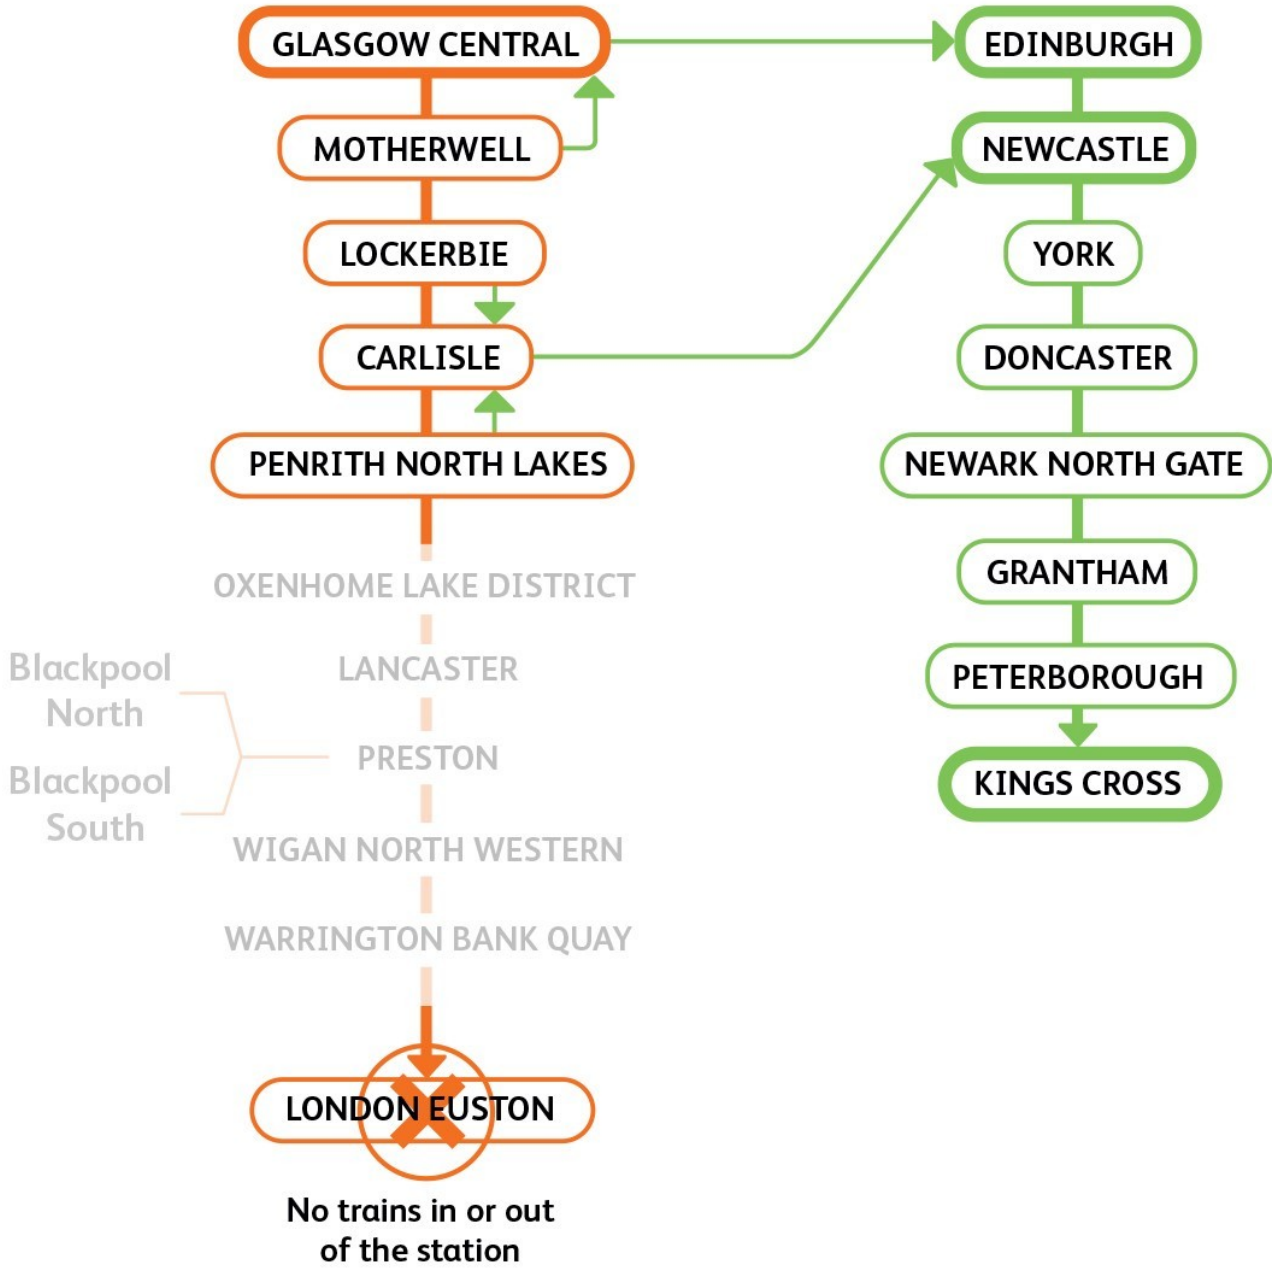

VIRGIN WEST COAST MAINLINE

VIRGIN EAST COAST MAINLINE

- Usual route
- How to get to London

Suggested route to London – please visit nationalrail.co.uk/eustonworks for more detail