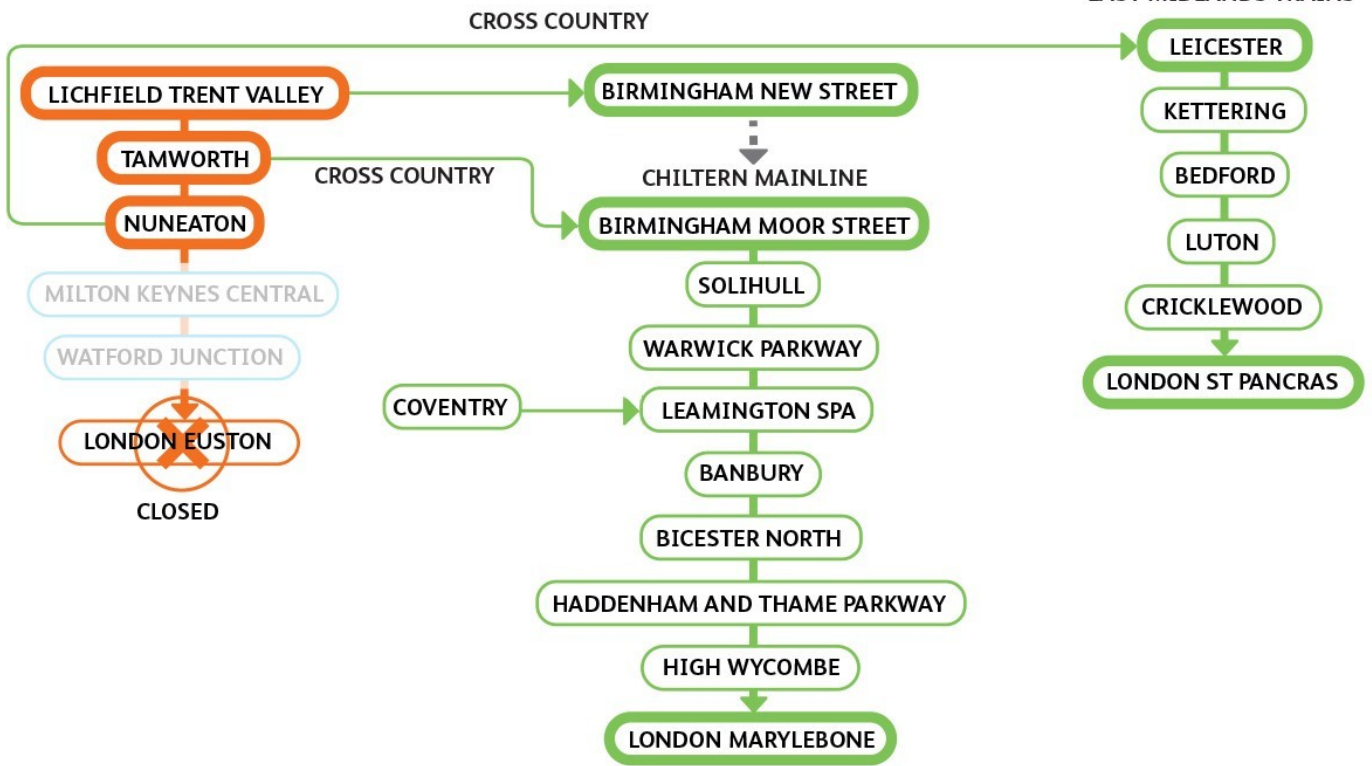

VIRGIN WEST COAST MAINLINE

MILTON KEYNES

SATURDAY 26 AUGUST

SUNDAY 27 AUGUST

— Bus - - - Walking route — Usual route — How to get to London

Suggested route to London – please visit nationalrail.co.uk/eustonworks for more detail