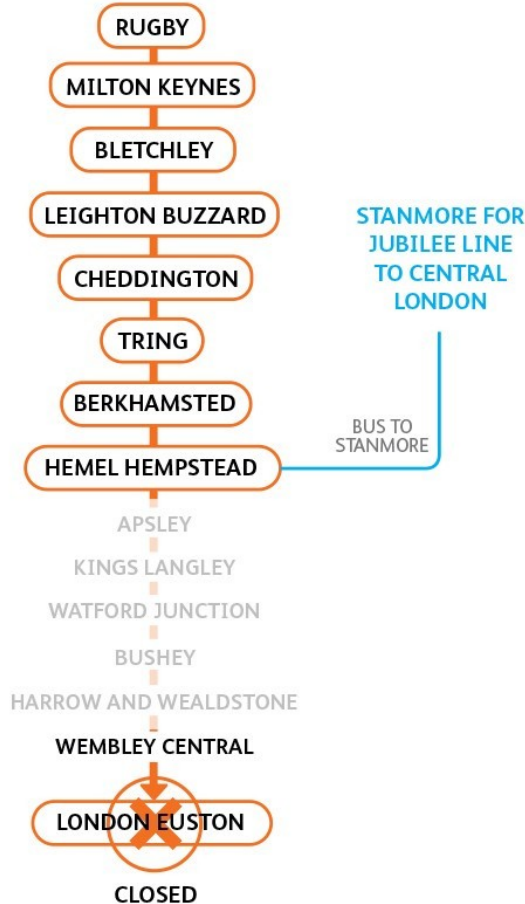

VIRGIN WEST COAST MAINLINE

MILTON KEYNES

SATURDAY 26 AUGUST

SUNDAY 27 AUGUST

— Bus - - - Walking route — Usual route — How to get to London

Suggested route to London – please visit nationalrail.co.uk/eustonworks for more detail