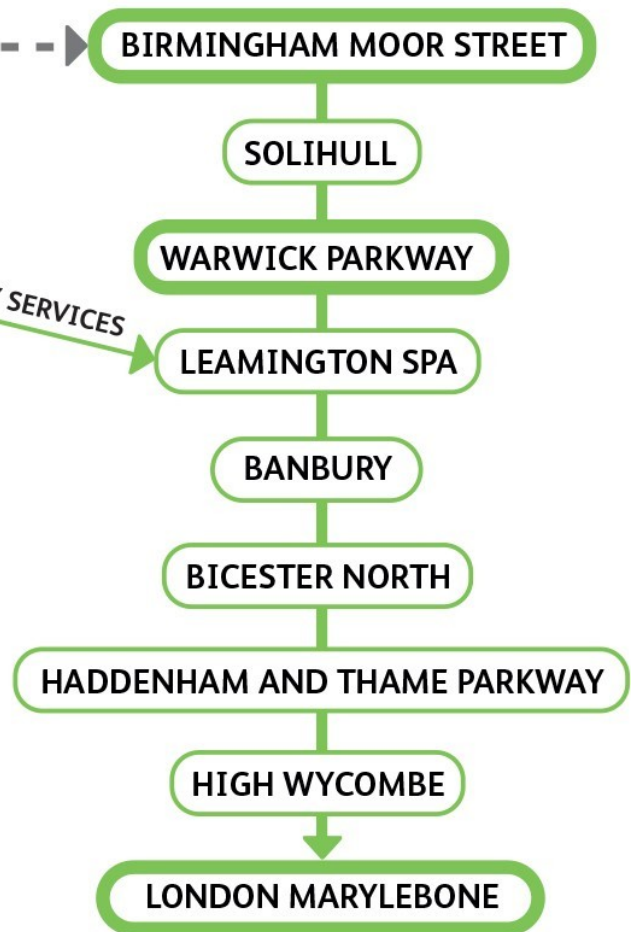

VIRGIN WEST COAST MAINLINE

CHILTERN MAINLINE

- ▪ ▪ Walking route
- Usual route
- How to get to London

Suggested route to London – please visit nationalrail.co.uk/eustonworks for more detail