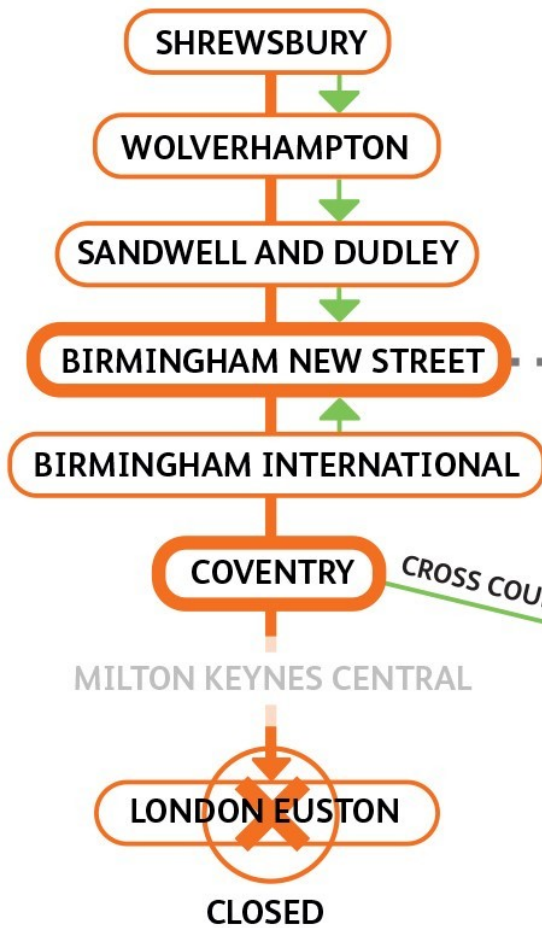

VIRGIN WEST COAST MAINLINE

CHILTERN MAINLINE

- ▪ ▪ Walking route
- Usual route
- How to get to London

Suggested route to London – please visit nationalrail.co.uk/eustonworks for more detail